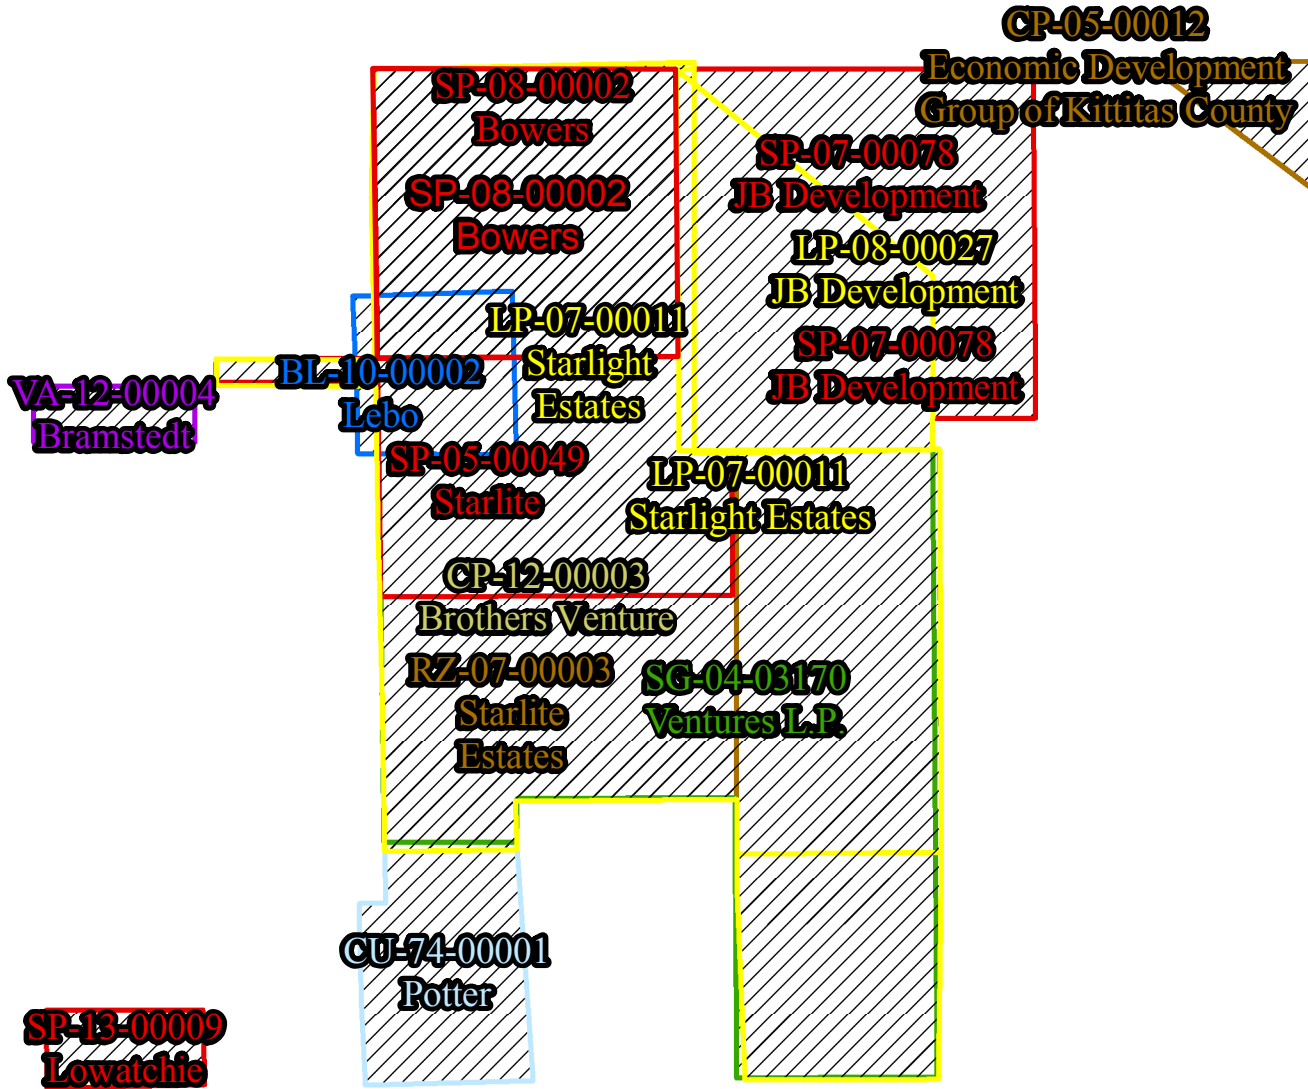

Legend

 SP_18_00002_Edited

LP-07-00049
Kittitas
County Airport
LP-07-00049
Kittitas
County Airport

BL-18-00008 Bowers Rd

Land Use Projects